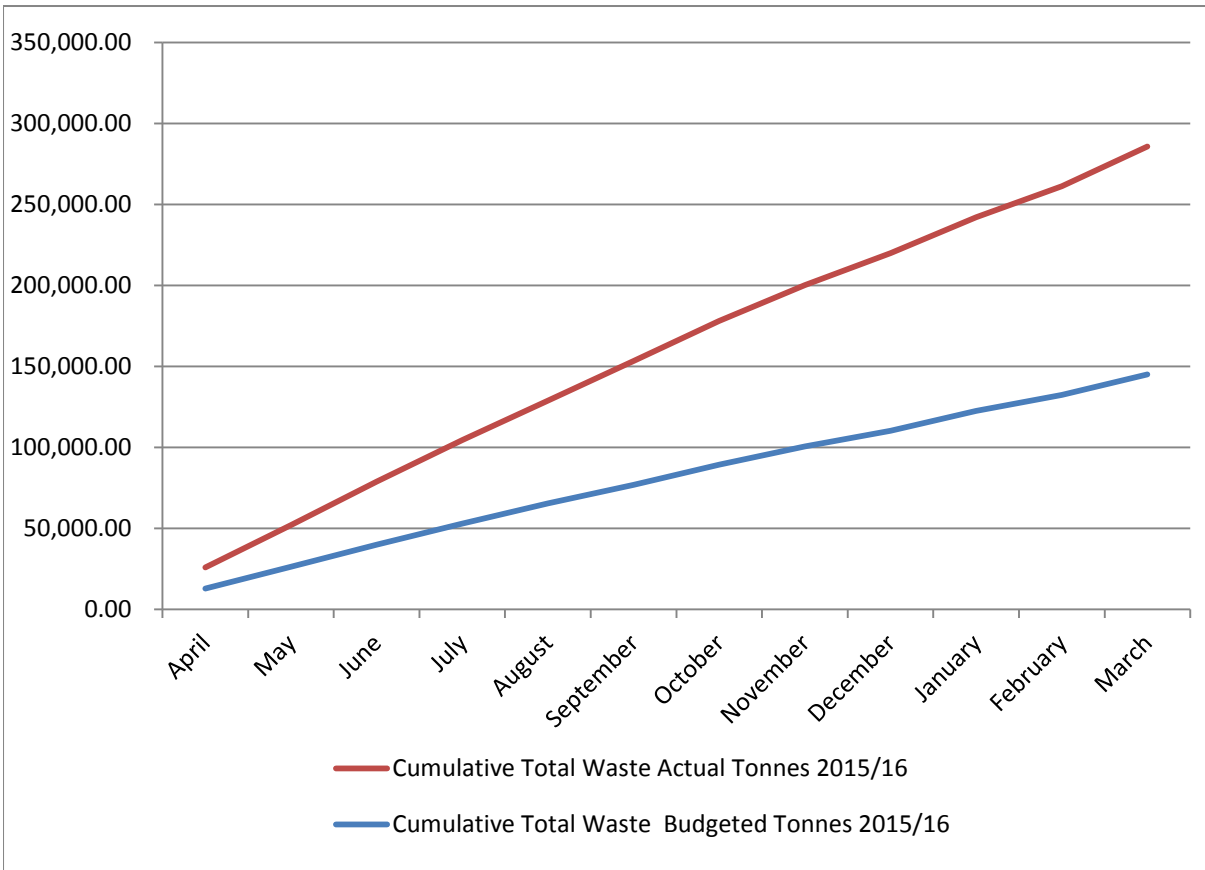

Residual Waste (District & HRC)

Food Waste

Garden Waste (Kerbside & HRCs)

Waste Total

Dry Recycling (HRC & Recycling Contract)

Total Municipal excluding Trade