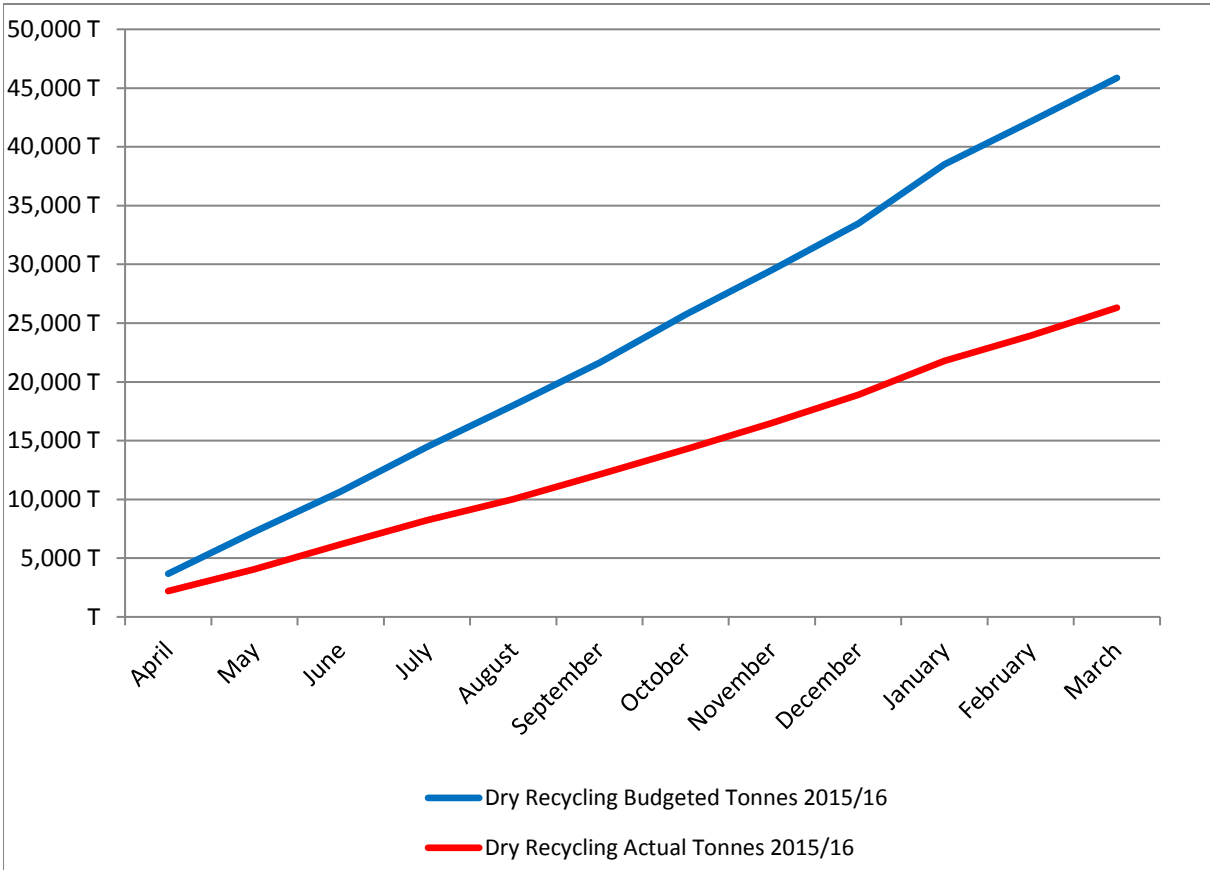

Residual Waste (District & HRC)

Food Waste

Garden Waste (Kerbside & HRCs)

Waste Total

Dry Recycling (HRC & Recycling Contract)

Total Municipal excluding Trade