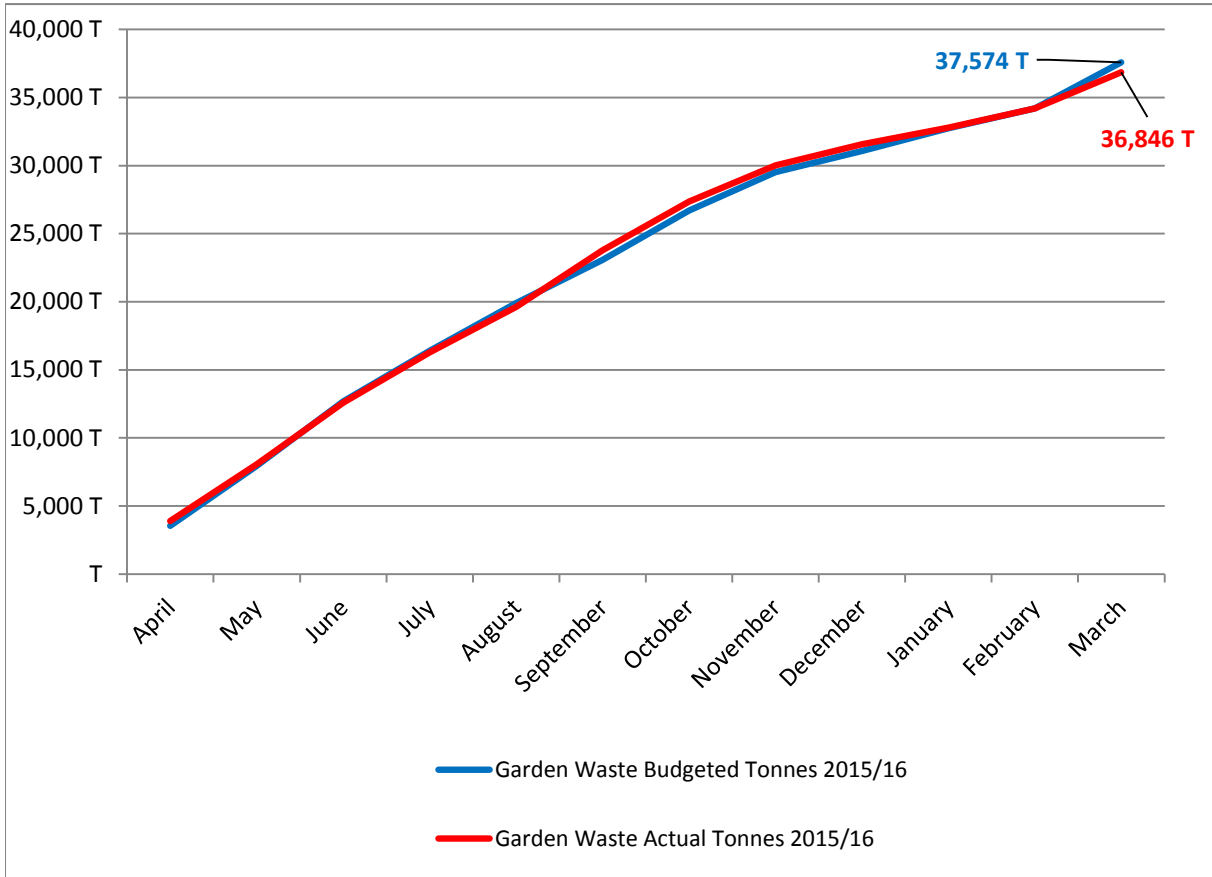

Residual Waste (District & HRC)

Food Waste

Garden Waste (Kerbside & HRCs)

Waste Total

Dry Recycling (HRC & Recycling Contract)

Total Municipal excluding Trade