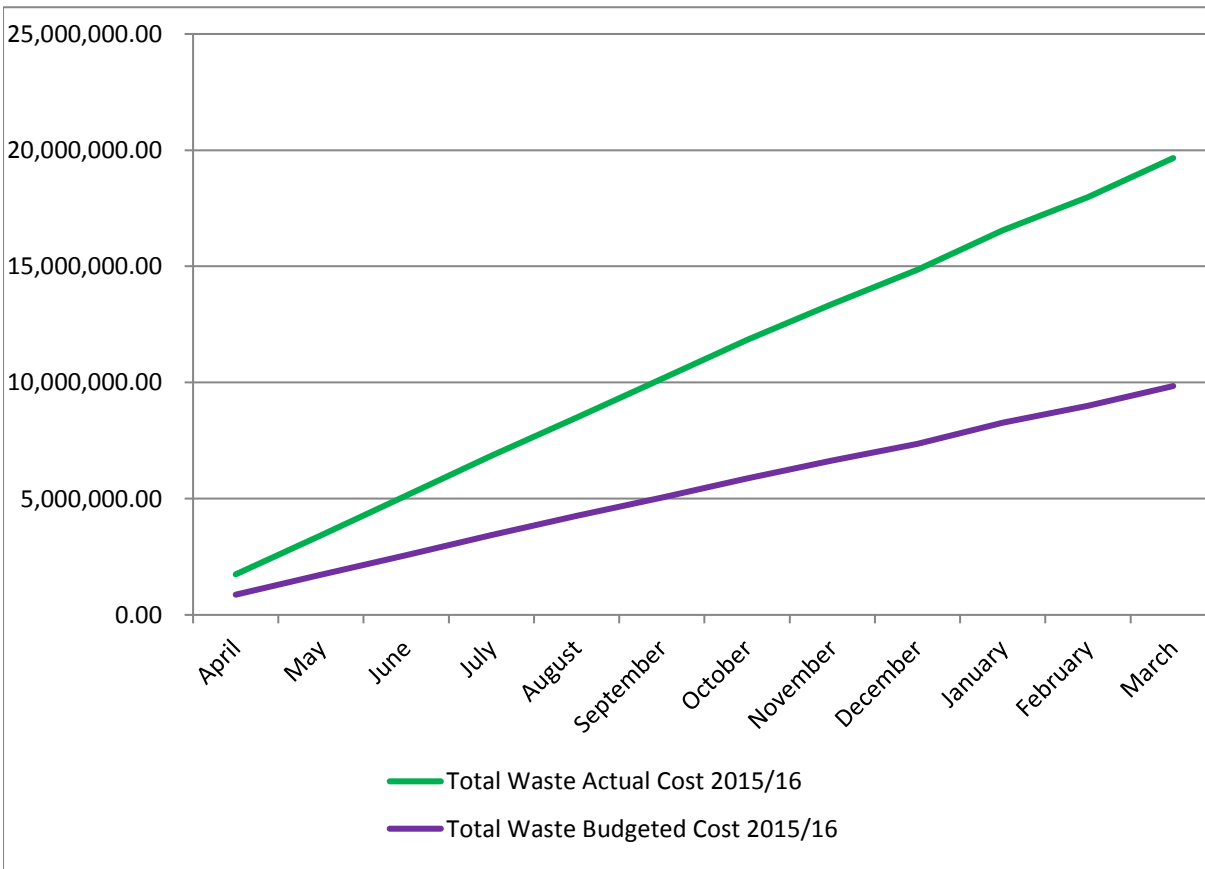

Residual Waste (District & HRC)

Food Waste

Garden Waste (Kerbside & HRCs)

Waste Total

Dry Recycling (HRC & Recycling Contract)

Total Municipal excluding Trade