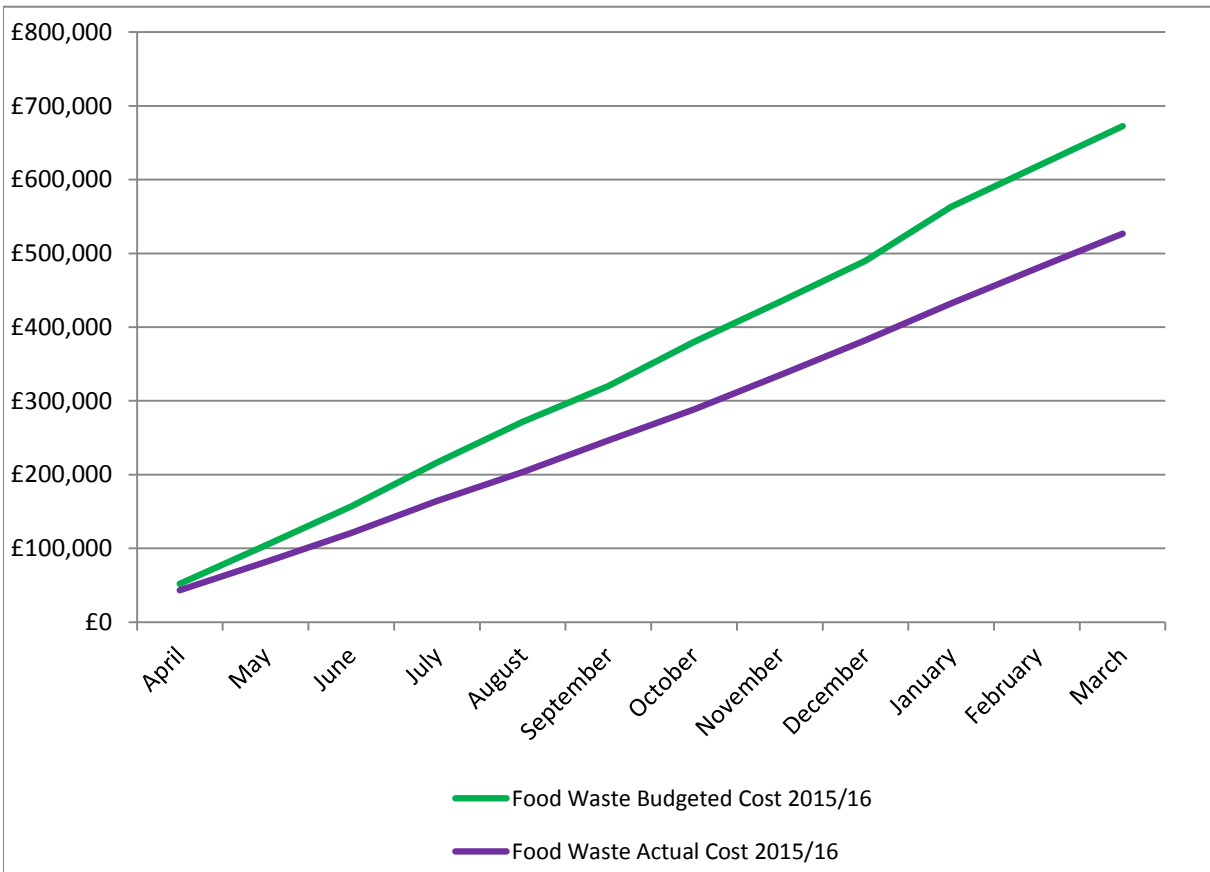

Residual Waste (District & HRC)

Food Waste

Garden Waste (Kerbside & HRCs)

Waste Total

Dry Recycling (HRC & Recycling Contract)

Total Municipal excluding Trade