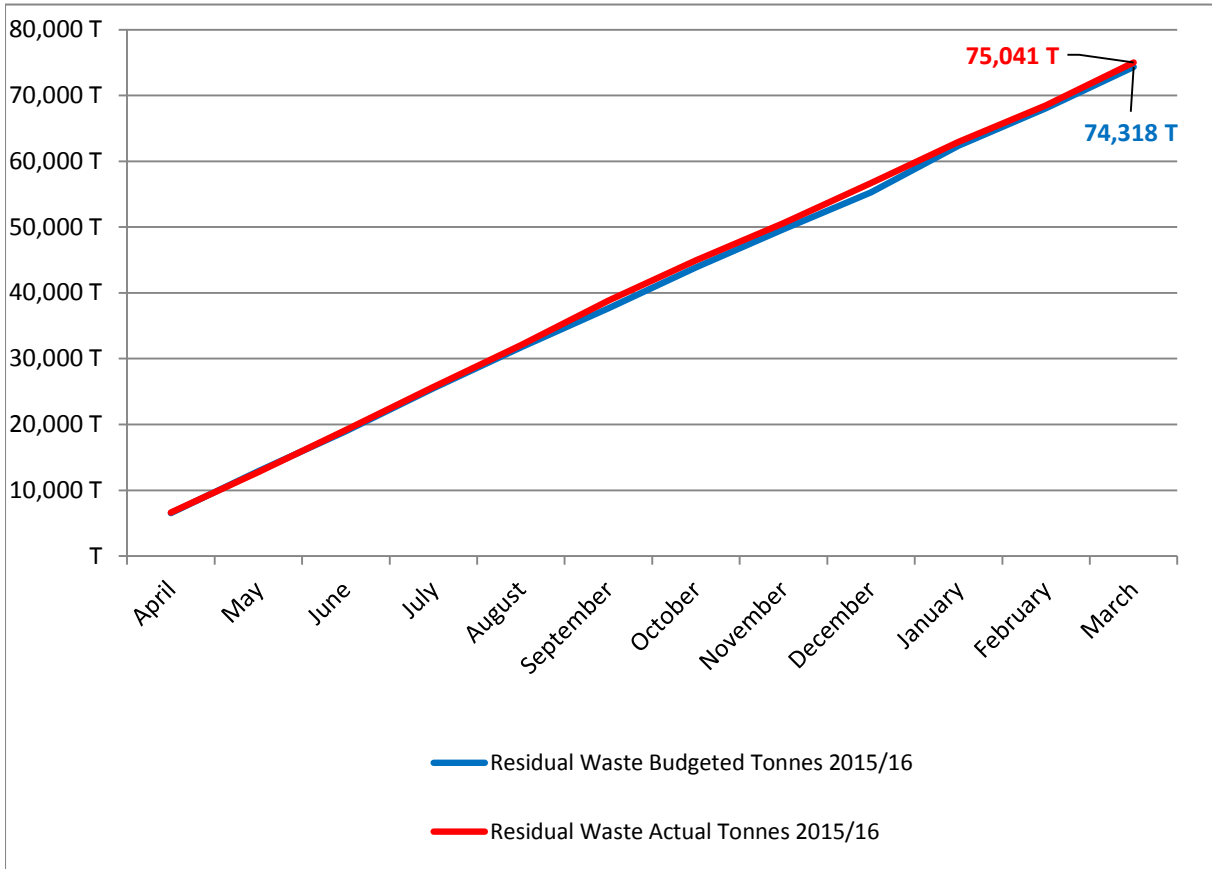

Residual Waste (District & HRC)

Food Waste

Garden Waste (Kerbside & HRCs)

Waste Total

Dry Recycling (HRC & Recycling Contract)

Total Municipal excluding Trade