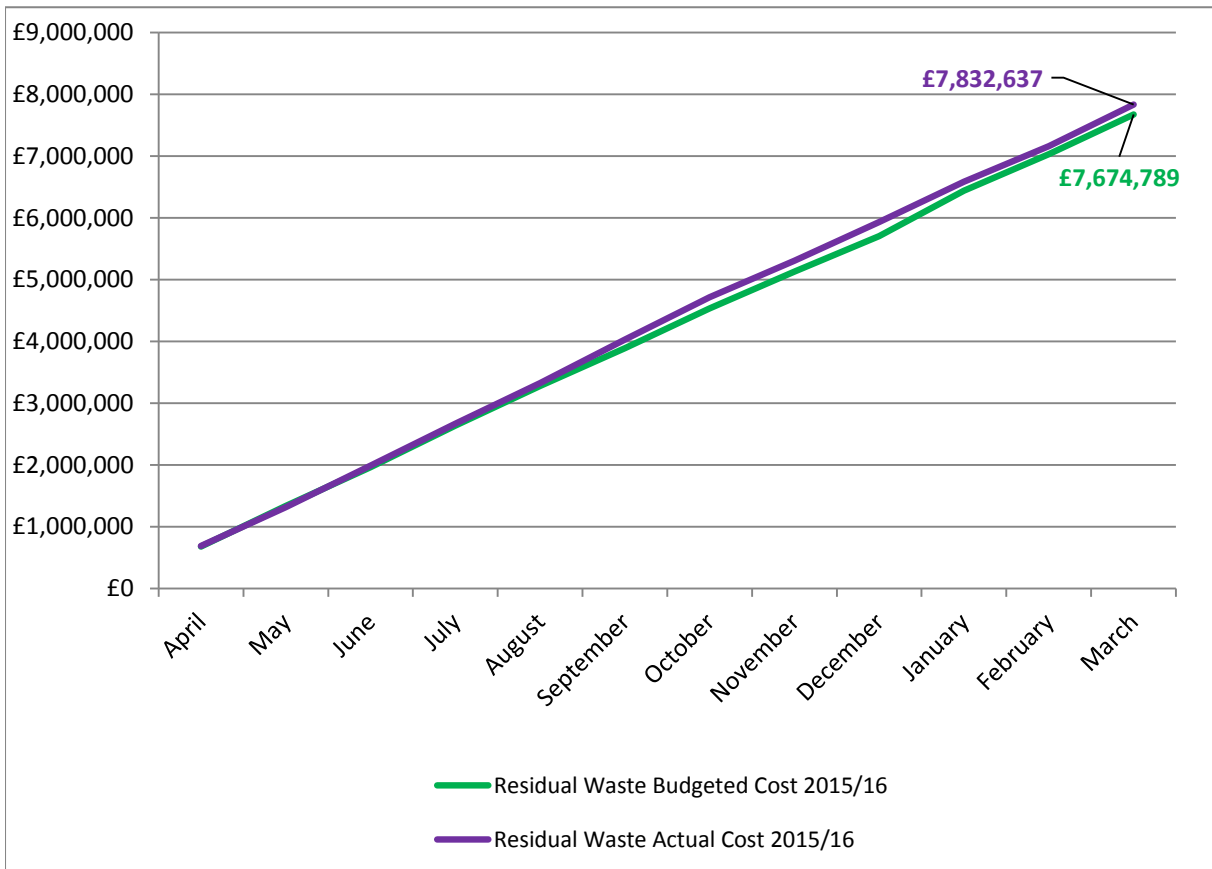

Residual Waste (District & HRC)

Food Waste

Garden Waste (Kerbside & HRCs)

Waste Total

Dry Recycling (HRC & Recycling Contract)

Total Municipal excluding Trade