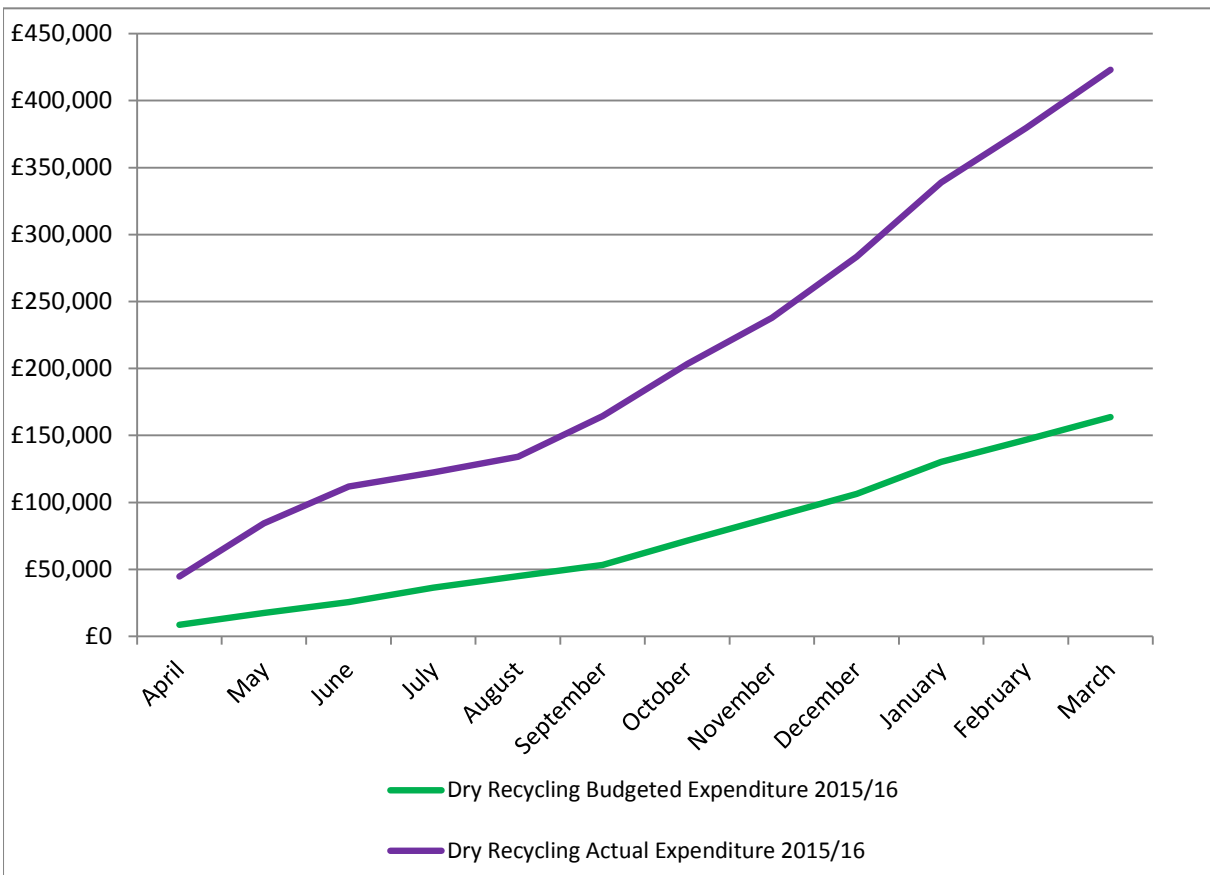

Residual Waste (District & HRC)

Food Waste

Garden Waste (Kerbside & HRCs)

Waste Total

Dry Recycling (HRC & Recycling Contract)

Total Municipal excluding Trade