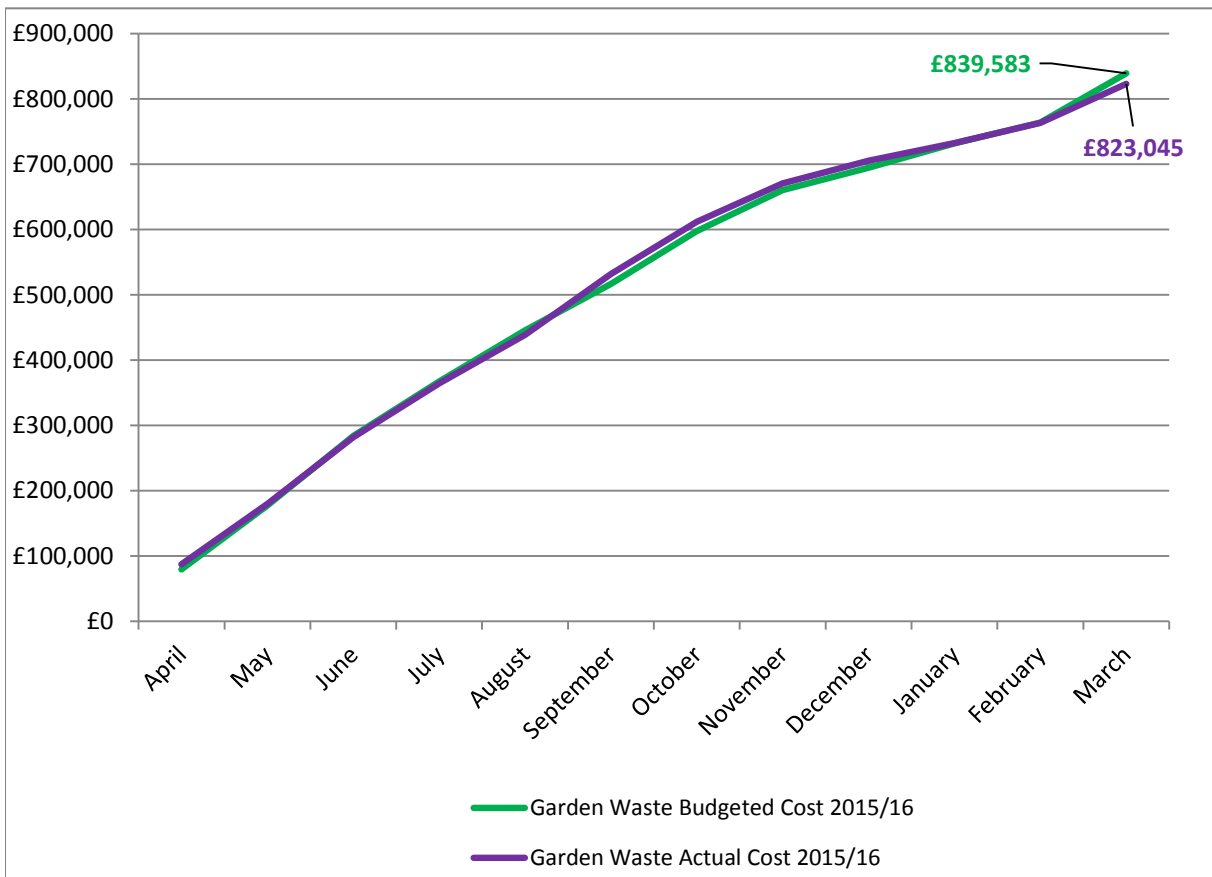

Residual Waste (District & HRC)

Food Waste

Garden Waste (Kerbside & HRCs)

Waste Total

Dry Recycling (HRC & Recycling Contract)

Total Municipal excluding Trade