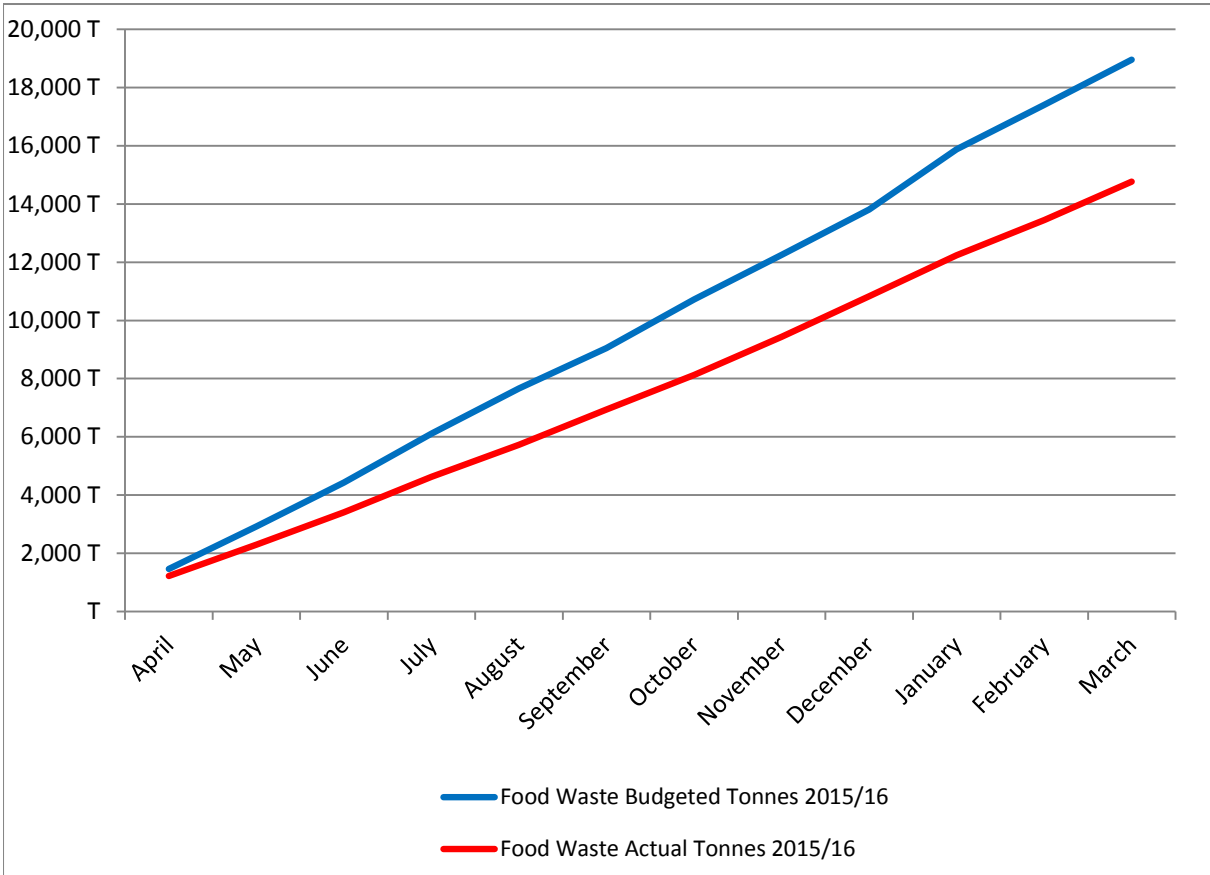

Residual Waste (District & HRC)

Food Waste

Garden Waste (Kerbside & HRCs)

Waste Total

Dry Recycling (HRC & Recycling Contract)

Total Municipal excluding Trade